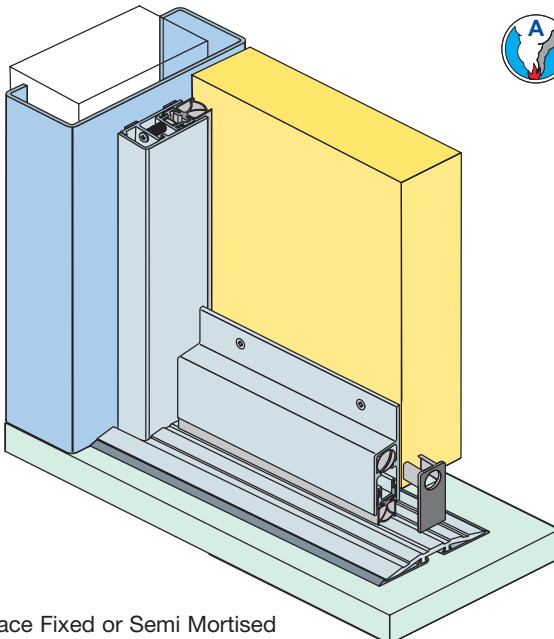

IS7080 and IS8090si

Single Leaf / Single Swing

	35mm		40mm	
Door Type	STC	Rw	STC	Rw
No Seals	20	20	20	21
Fully Caulked	31	30	33	32

* Face Fixed or Semi Mortised

Door Type	Centre Frequency (Hz) / STL (dB)																	STC	Rw	
	100	125	160	200	250	315	400	500	630	800	1k	1.25	1.6	2k	2.5	3.15	4k			5k
35mm Solid Core	19	23	21	26	23	25	24	24	26	26	29	32	35	37	40	41	43	44	30	30
40mm Solid Core	21	23	25	29	27	26	28	27	27	27	29	34	36	38	41	42	44	45	32	32

Lorient recommend the above and below acoustic systems be used in conjunction with an IS4010 threshold plate to achieve the optimum acoustic performance.

IS7090si and IS8090si

Single Leaf / Single Swing

	35mm		40mm	
Door Type	STC	Rw	STC	Rw
No Seals	20	20	20	21
Fully Caulked	31	30	33	32

* Face Fixed or Semi Mortised

Door Type	Centre Frequency (Hz) / STL (dB)																	STC	Rw	
	100	125	160	200	250	315	400	500	630	800	1k	1.25	1.6	2k	2.5	3.15	4k			5k
35mm Solid Core	19	24	22	26	23	25	24	24	26	26	28	29	31	34	37	38	34	36	29	29
40mm Solid Core	20	24	27	30	27	26	28	27	27	27	28	30	32	35	38	39	35	37	31	30