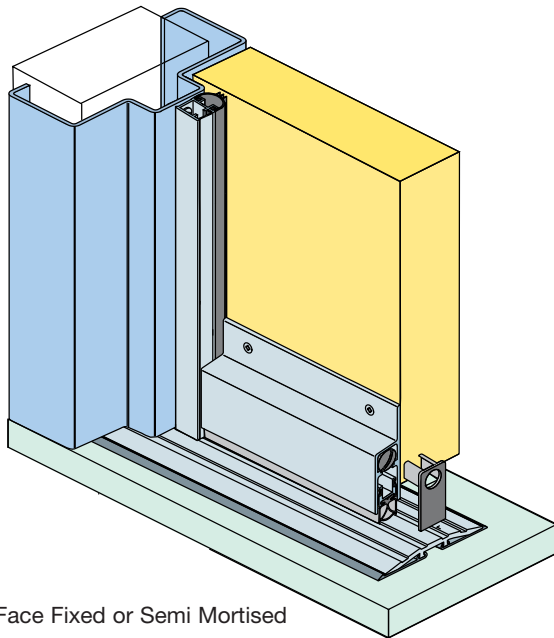

IS7080 and IS8090si

Single Leaf / Single Swing

	35mm		40mm	
Door Type	STC	Rw	STC	Rw
No Seals	20	20	20	21
Fully Caulked	31	30	33	32

* Face Fixed or Semi Mortised

Door Type	Centre Frequency (Hz) / STL (dB)																	STC	Rw	
	100	125	160	200	250	315	400	500	630	800	1k	1.25	1.6	2k	2.5	3.15	4k			5k
35mm Solid Core	19	23	21	26	23	25	24	24	26	26	29	32	35	37	40	41	43	44	30	30
40mm Solid Core	21	23	25	29	27	26	28	27	27	27	29	34	36	38	41	42	44	45	32	32

Lorient recommend the above and below acoustic systems be used in conjunction with an IS4010 threshold plate to achieve the optimum acoustic performance.

IS7090si and IS8090si

Single Leaf / Single Swing

	35mm		40mm	
Door Type	STC	Rw	STC	Rw
No Seals	20	20	20	21
Fully Caulked	31	30	33	32

* Face Fixed or Semi Mortised

Door Type	Centre Frequency (Hz) / STL (dB)																	STC	Rw	
	100	125	160	200	250	315	400	500	630	800	1k	1.25	1.6	2k	2.5	3.15	4k			5k
35mm Solid Core	19	24	22	26	23	25	24	24	26	26	28	29	31	34	37	38	34	36	29	29
40mm Solid Core	20	24	27	30	27	26	28	27	27	27	28	30	32	35	38	39	35	37	31	30